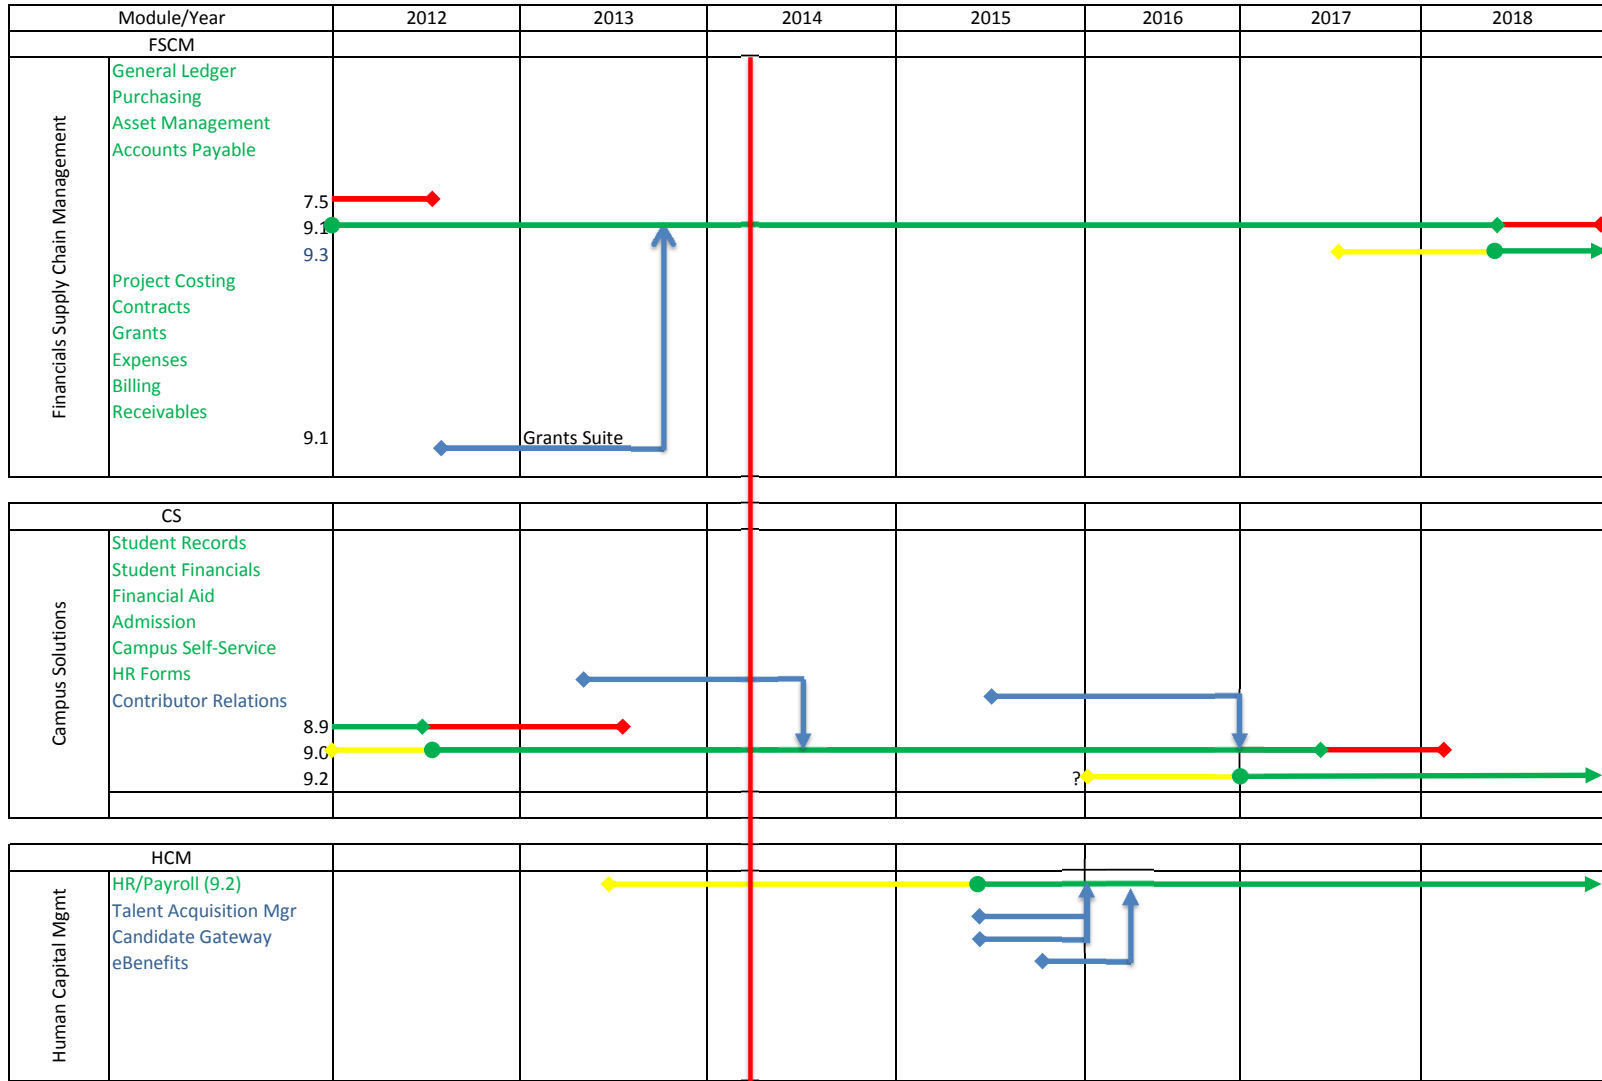

PeopleSoft Roadmap

- Production
- Upgrade
- New Implementation
- Sunsetting